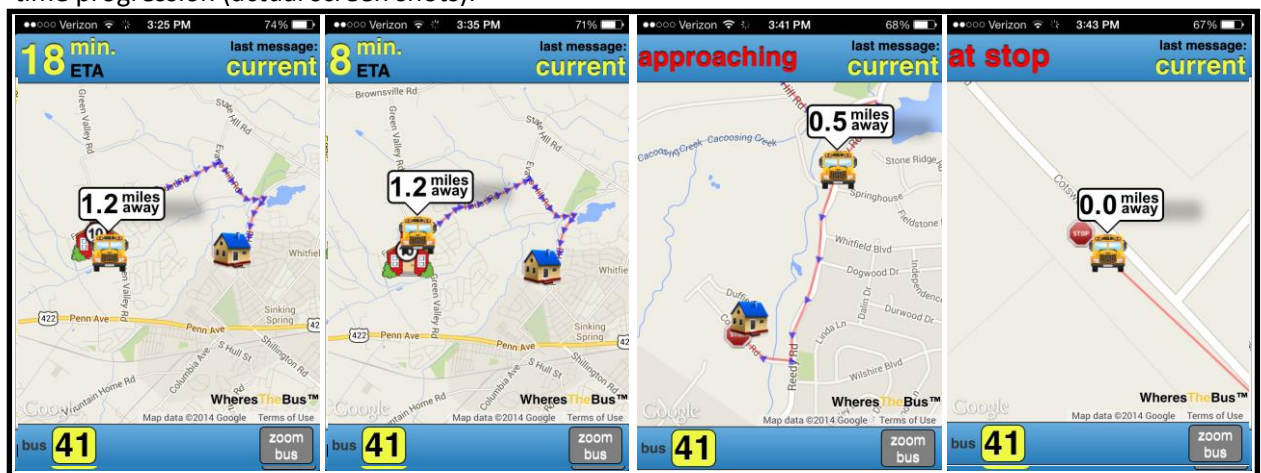

To receive the WheresTheBus app, you can download the WheresTheBus app from any internet enabled device (smartphone, tablet, PC, iPod). Apple iOS and Android apps are available. Once you download the app you will enter your child's student ID number and birth date.

Additional information on the WheresTheBus™ parent app is included below. I encourage you to try this exciting new technology, as we continually strive to provide you with the best possible transportation service.

Sincerely,

Dustin Weller
Lake Forest School District Transportation Supervisor

WheresTheBus™ lets you know precisely when your bus will arrive at your bus stop, providing up-to-the-minute arrival time and bus location information.

Parent APP time progression (actual screen shots):

The WheresTheBus APP is free to LFSD households, simple, and takes less than 5 minutes to sign up. To sign up:

1. Download the WheresTheBus app from the App Store (iOS / Apple) or Google Play (Android).
2. After logging in using your child's student ID number and date of birth, you can access your student's bus arrival information with one touch of the app.